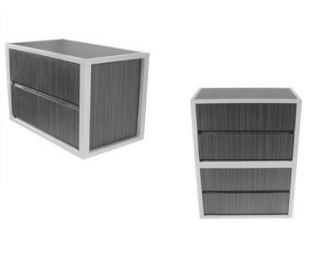

CAMBRIDGE CREEK

C L E M S O N

FURNITURE PACKAGE

BEDROOM FURNITURE AND FINISHES

Frame: Hammered Platinum
(back)
Laminate: Copenhagen
Rosewood (front)

Headboard: 56" x 25"
Full XL Bedframe:
82"L x 56"W x 22"H
Full XL Flat Top
Mattress included:
54"L x 80"W x 8"H

2-Drawer Dresser
Shown as a single that
can be put under the
bed and stacked as a 4-
drawer dresser:
31"L x 17.75"H x 20"W

Nightstand:
18"L x 18"W x 24"H

Desk:
42"L x 24"W x 30"H

Desk Chair:
22"x23"x34"
Frame: Hammered
Platinum (back)
Seat: Levante
Chocolate (front)

CAMBRIDGE CREEK

C L E M S O N

FURNITURE PACKAGE

LIVING ROOM FURNITURE AND FINISHES

End Table:
18"L x 18"W x 25"H

Coffee Table:
42"L x 22"W x 16.5"H

Entertainment
Center:
60"L x 18"W x
16.5"H

Counter Stool
Seat Height of
24"

Frame: Hammered Bronze
(back)
Laminate: Copenhagen
Rosewood (front)

Upholstered Sofa:
80"L x 32"W x 29.5"H